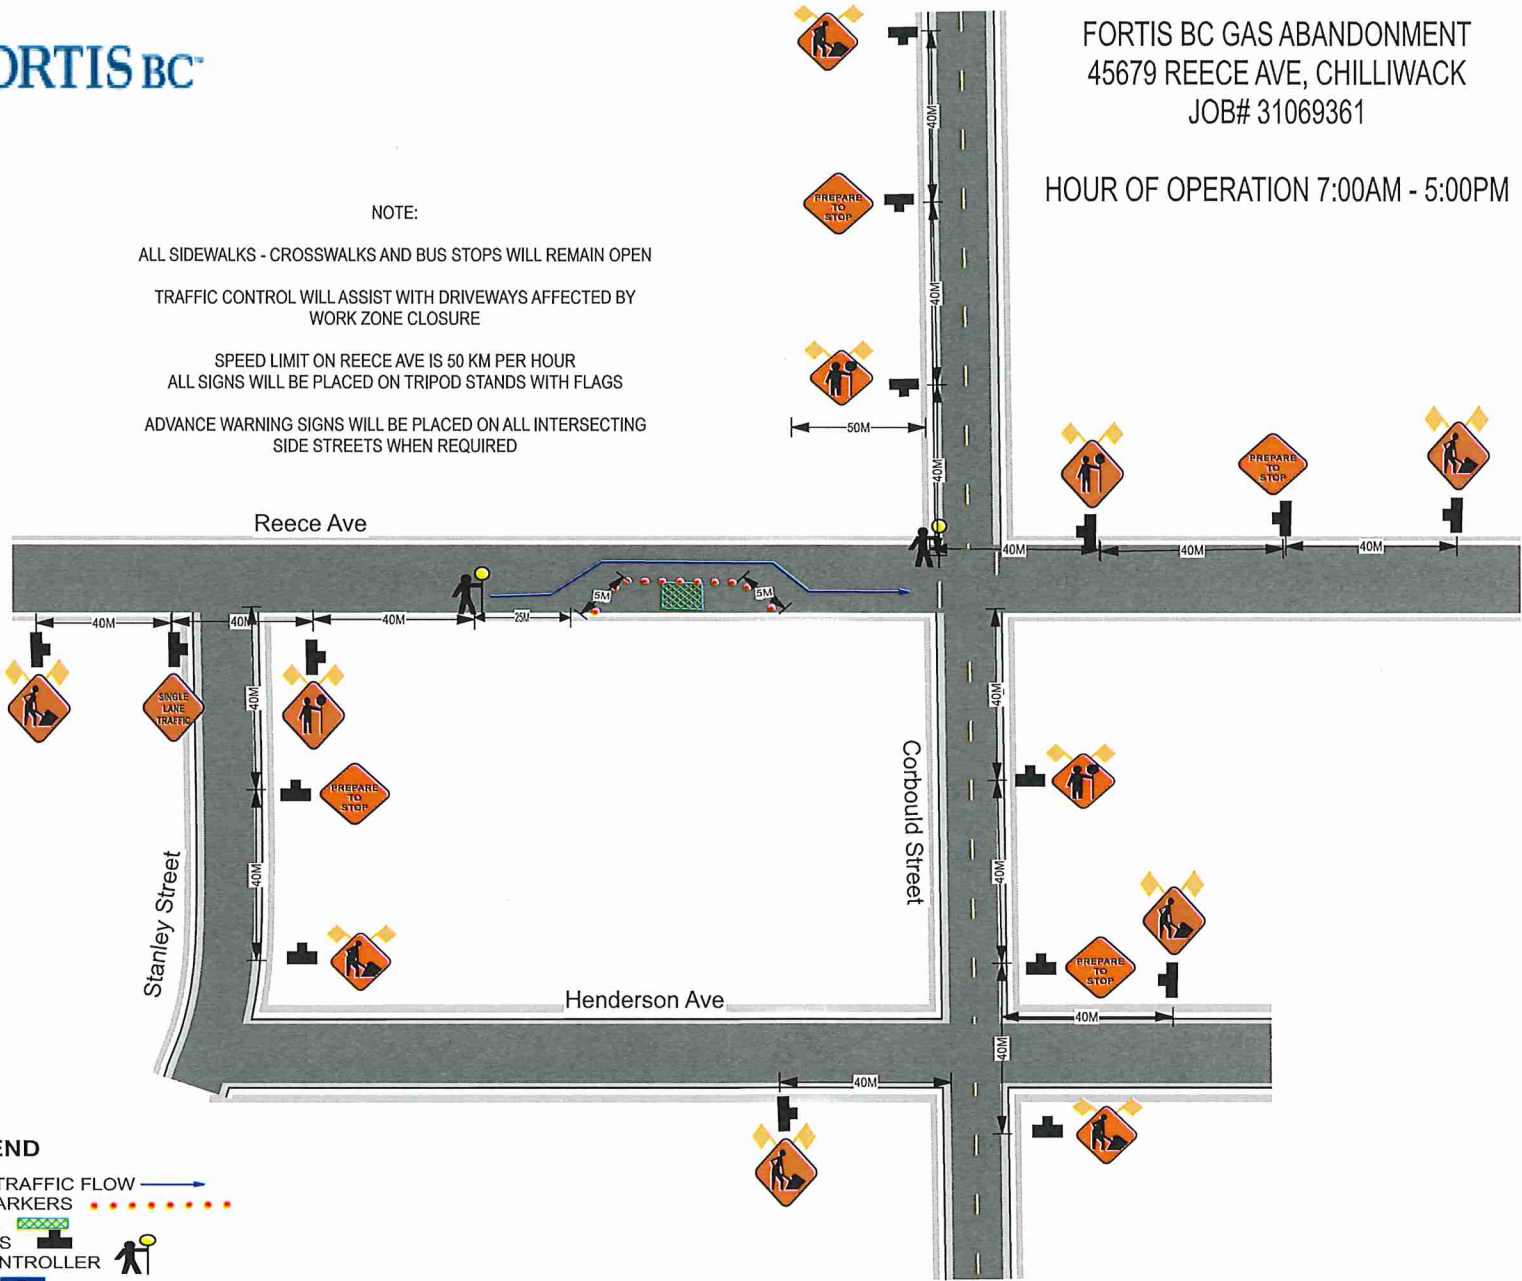

# 4110328252

**Nearest Intersection: Corbould St and Reece Ave.**  
Distance from lot to intersection is 40 meters (67 degrees East of South).  
View Scale: 1:1000

**45679 Reece Ave A, Chilliwack**

Order #: 31069361 Prem #: 10107484 City Limits: Chilliwack

X: 1294675840.00 Y: 470627232.00

Select autotext type 2019/05/21

FORTIS BC GAS ABANDONMENT  
45679 REECE AVE, CHILLIWACK  
JOB# 31069361

HOUR OF OPERATION 7:00AM - 5:00PM

NOTE:

- ALL SIDEWALKS - CROSSWALKS AND BUS STOPS WILL REMAIN OPEN
- TRAFFIC CONTROL WILL ASSIST WITH DRIVEWAYS AFFECTED BY WORK ZONE CLOSURE
- SPEED LIMIT ON REECE AVE IS 50 KM PER HOUR
- ALL SIGNS WILL BE PLACED ON TRIPOD STANDS WITH FLAGS
- ADVANCE WARNING SIGNS WILL BE PLACED ON ALL INTERSECTING SIDE STREETS WHEN REQUIRED

LEGEND

- DIRECTION TRAFFIC FLOW
- TUBULAR MARKERS
- WORK AREA
- SIGN STANDS
- TRAFFIC CONTROLLER
- BUS STOP